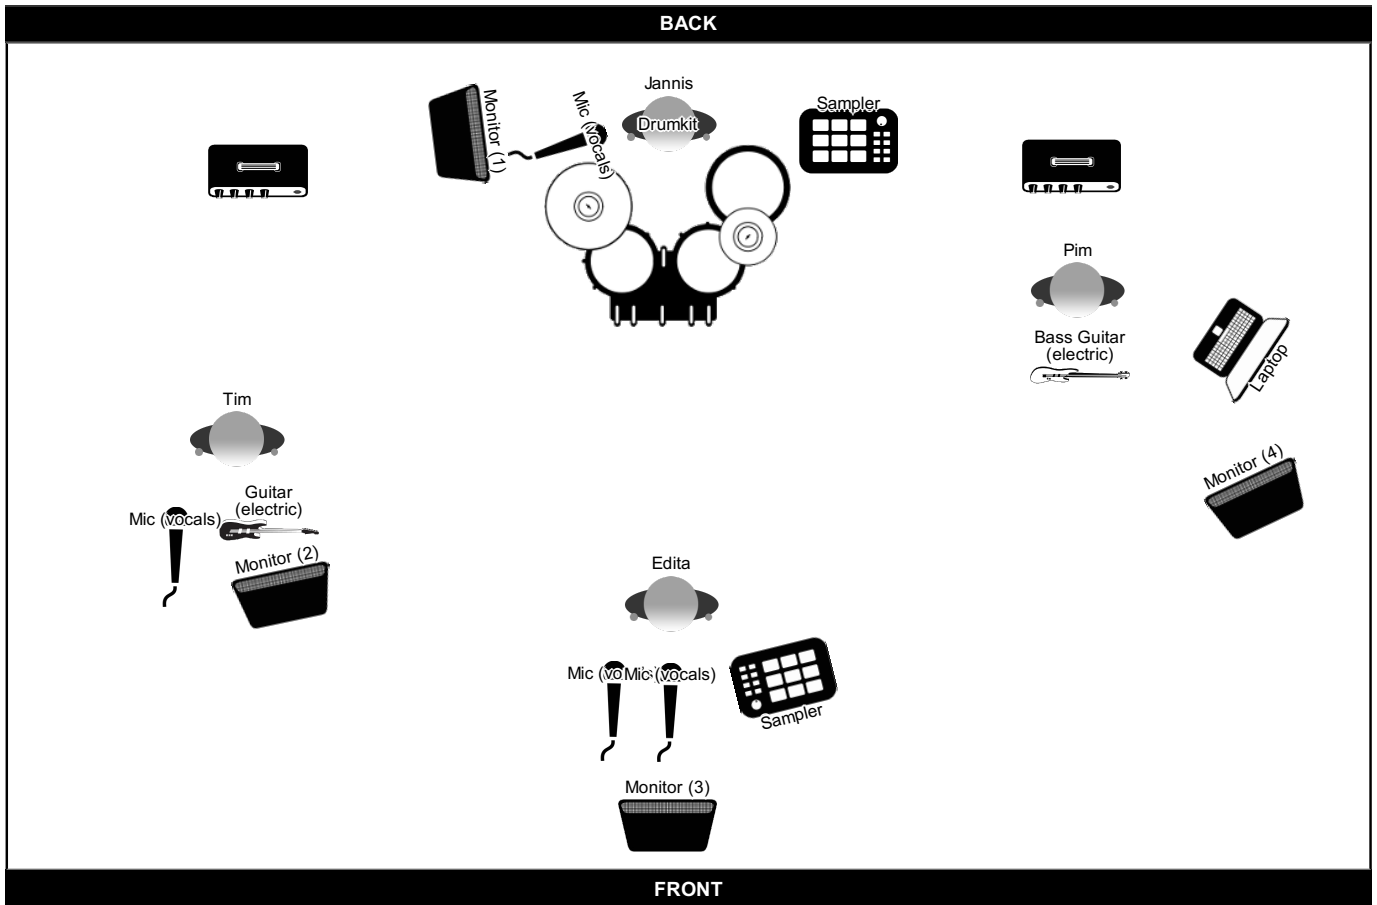

<http://nausica.nl/>

Contact: Pim Walter (0031638324986 / nausicamusic@gmail.com)

Extra Info

Monitor Groups

Group	Soundmix
Group 1	Samples drummer ++, Laptop bassplayer +, Samples Edita +, Lead VOX +, Backing VOX Guitar +, Backing Vocals Drummer ++
Group 2	Samples drummer +, Laptop bassplayer +, Samples Edita +, Lead VOX +, Backing VOX Guitar ++, Backing Vocals Drummer +
Group 3	Samples drummer +, Laptop bassplayer +, Samples Edita ++, Lead VOX ++, Backing VOX Guitar +, Backing Vocals Drummer +
Group 4	Samples drummer +, Laptop bassplayer ++, Samples Edita +